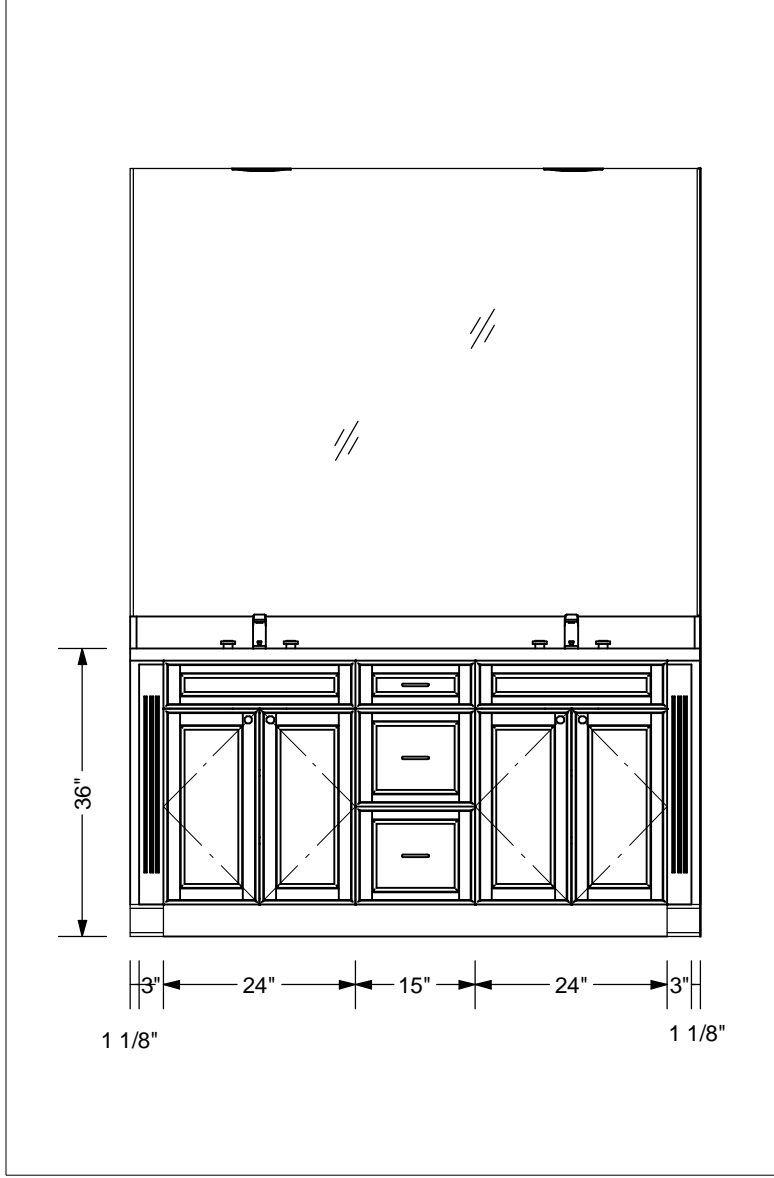

**EXISTING FLOOR PLAN**

MEEDER DESIGN AND REMODELING  
 104 N. YORK STREET  
 ELMHURST, IL 60126  
 (630) 835-1700

MEEDER DESIGN AND REMODELING  
 104 N. YORK STREET  
 ELMHURST, IL 60126  
 (630) 835-1700

PROPOSED FLOOR PLAN

PROPOSED CABINETRY  
DESIGN

MEEDER DESIGN AND REMODELING  
104 N. YORK STREET  
ELMHURST, IL 60126  
(630) 835-1700

MEEDER DESIGN AND REMODELING  
104 N. YORK STREET  
ELMHURST, IL 60126  
(630) 835-1700

5

SCALE: 1/2"=1'0"

MEEDER DESIGN AND REMODELING  
104 N. YORK STREET  
ELMHURST, IL 60126  
(630) 835-1700

MEEDER DESIGN AND REMODELING  
104 N. YORK STREET  
ELMHURST, IL 60126  
(630) 835-1700