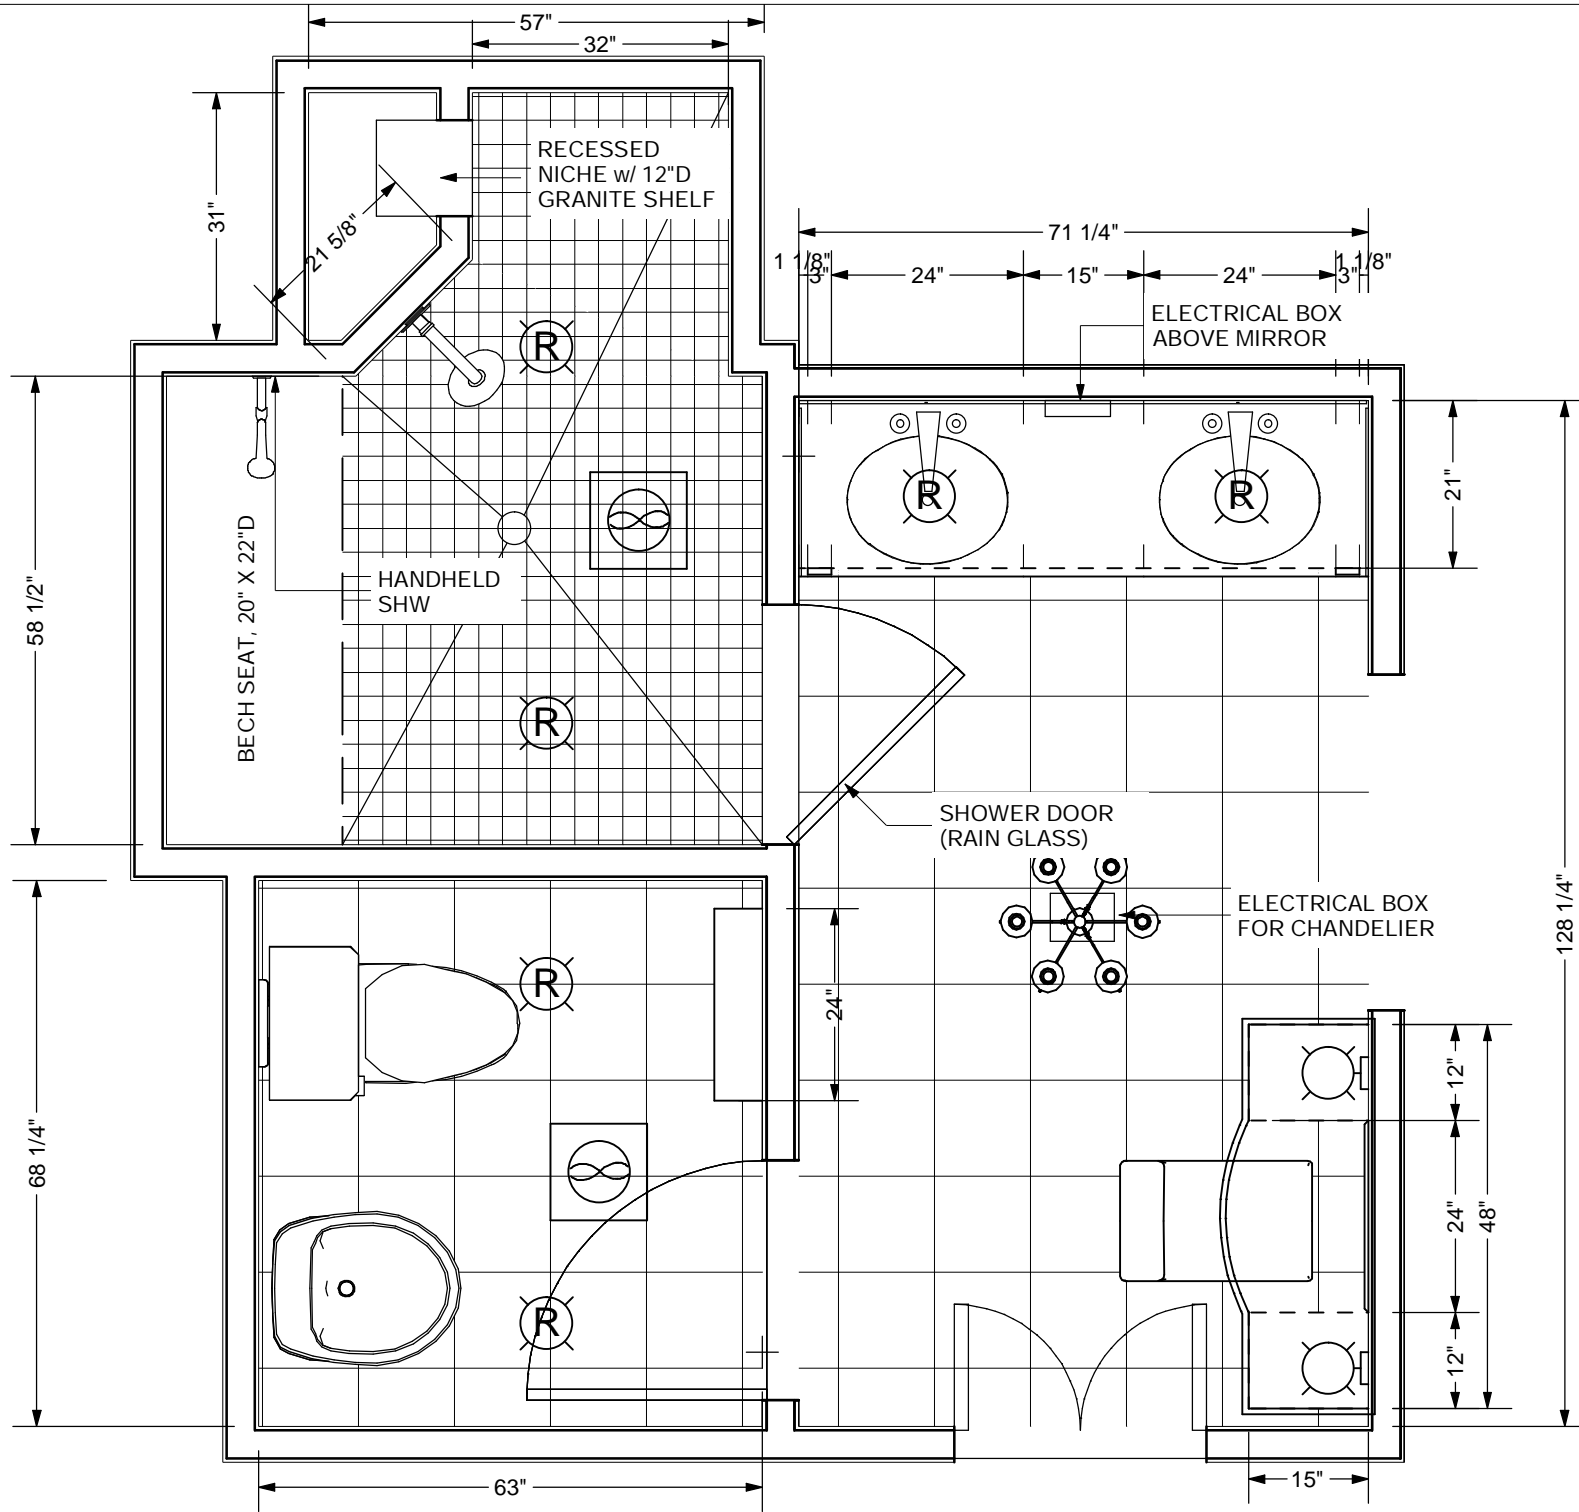

**EXISTING FLOOR PLAN**

MEEDER DESIGN AND REMODELING  
 104 N. YORK STREET  
 ELMHURST, IL 60126  
 (630) 835-1700

MEEDER DESIGN AND REMODELING  
 104 N. YORK STREET  
 ELMHURST, IL 60126  
 (630) 835-1700

PROPOSED FLOOR PLAN

PROPOSED CABINETRY  
DESIGN

MEEDER DESIGN AND REMODELING  
104 N. YORK STREET  
ELMHURST, IL 60126  
(630) 835-1700

MEEDER DESIGN AND REMODELING  
104 N. YORK STREET  
ELMHURST, IL 60126  
(630) 835-1700

5

SCALE: 1/2"=1'0"

MEEDER DESIGN AND REMODELING  
104 N. YORK STREET  
ELMHURST, IL 60126  
(630) 835-1700

MEEDER DESIGN AND REMODELING  
104 N. YORK STREET  
ELMHURST, IL 60126  
(630) 835-1700