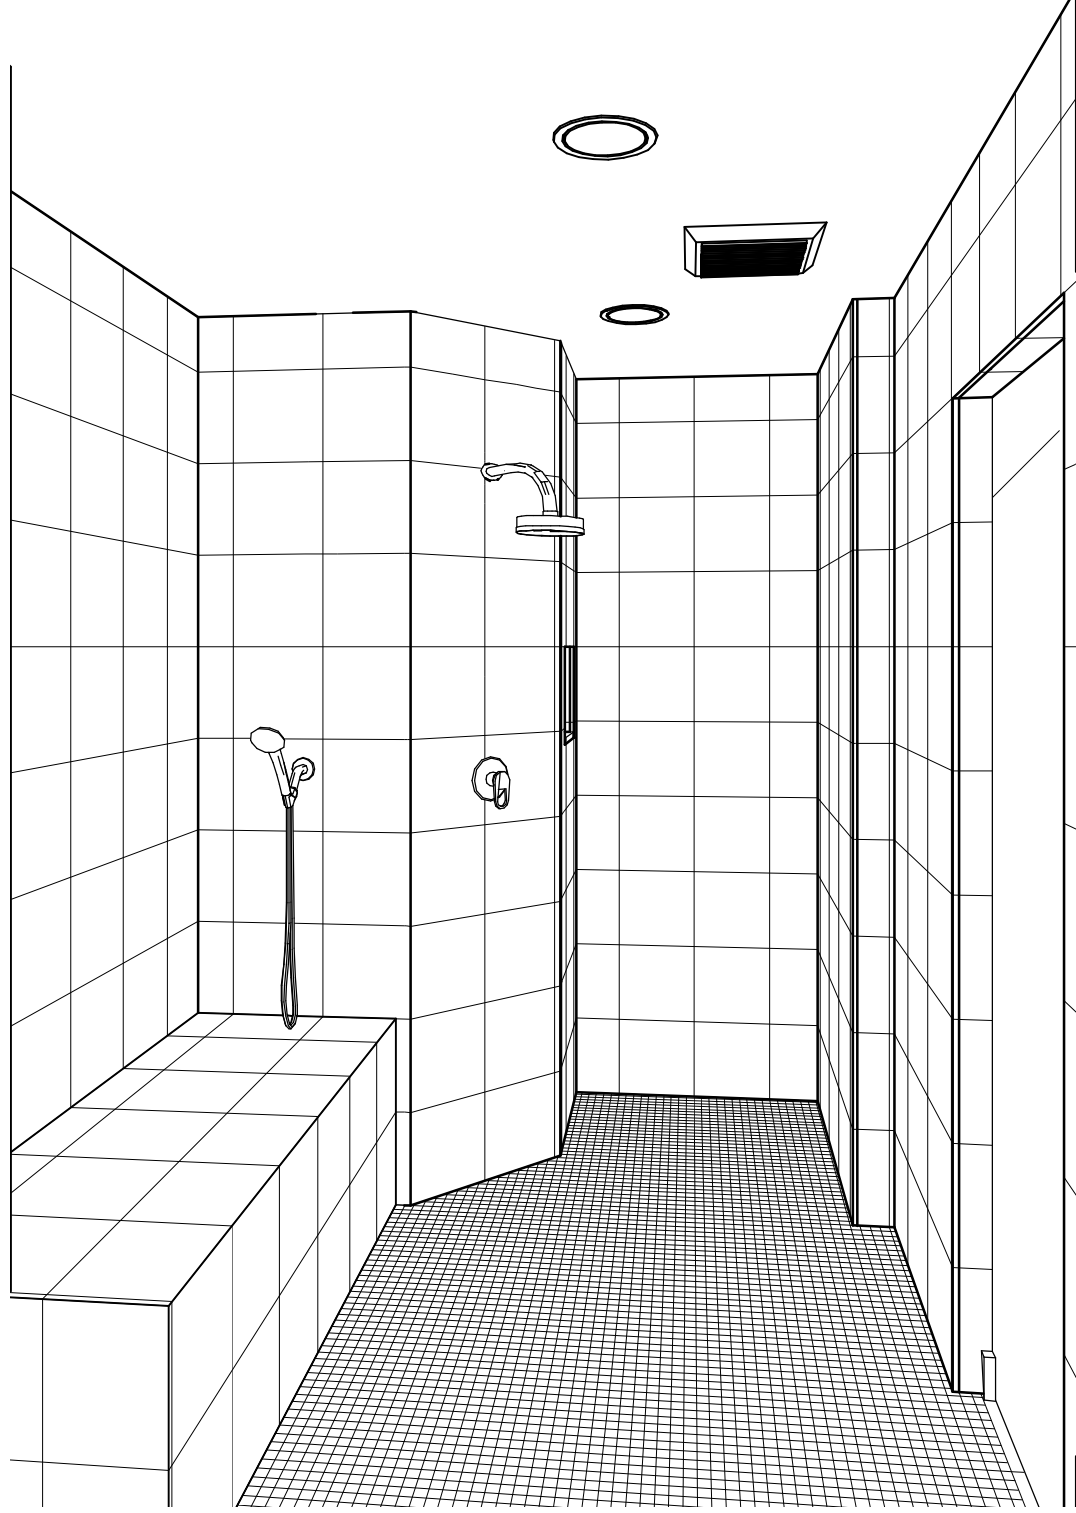

MEEDER DESIGN AND REMODELING
104 N. YORK STREET
ELMHURST, IL 60126
(630) 835-1700