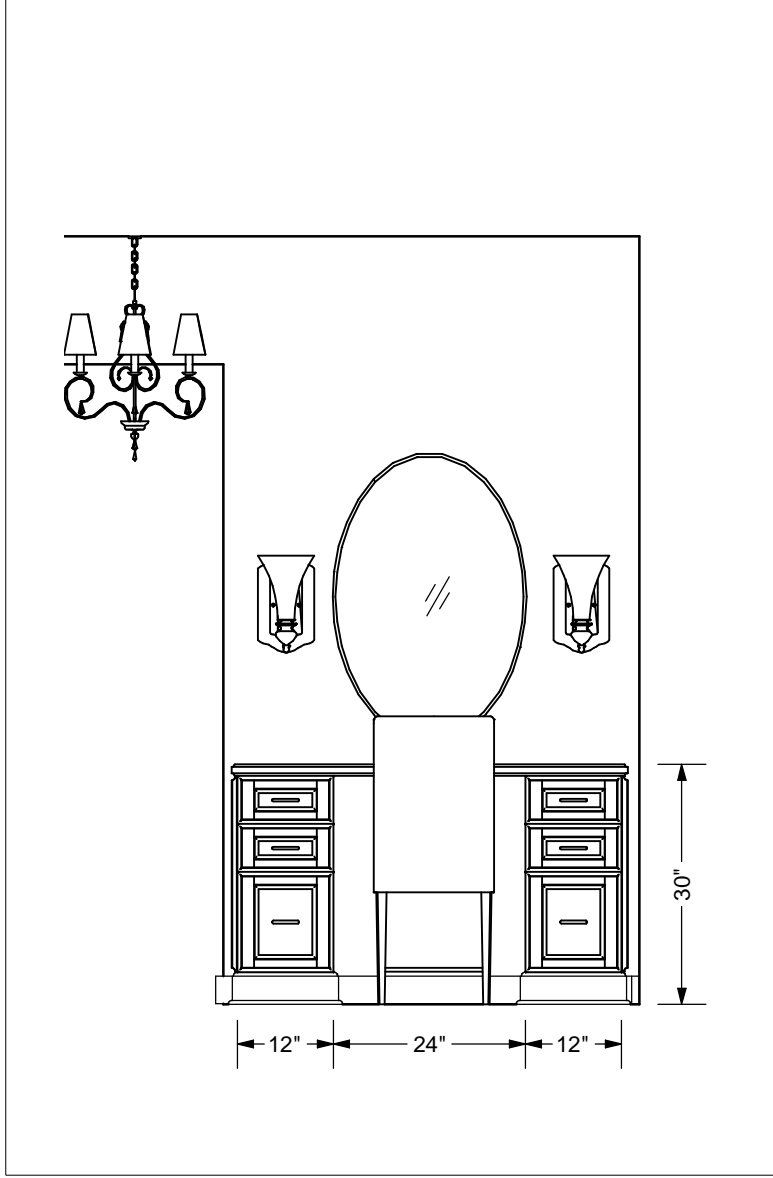

**EXISTING FLOOR PLAN**

MEEDER DESIGN AND REMODELING  
 104 N. YORK STREET  
 ELMHURST, IL 60126  
 (630) 835-1700

MEEDER DESIGN AND REMODELING  
 104 N. YORK STREET  
 ELMHURST, IL 60126  
 (630) 835-1700

PROPOSED FLOOR PLAN

PROPOSED CABINETRY  
DESIGN

MEEDER DESIGN AND REMODELING  
104 N. YORK STREET  
ELMHURST, IL 60126  
(630) 835-1700

MEEDER DESIGN AND REMODELING  
104 N. YORK STREET  
ELMHURST, IL 60126  
(630) 835-1700

5

SCALE: 1/2"=1'0"

MEEDER DESIGN AND REMODELING  
104 N. YORK STREET  
ELMHURST, IL 60126  
(630) 835-1700

MEEDER DESIGN AND REMODELING  
104 N. YORK STREET  
ELMHURST, IL 60126  
(630) 835-1700