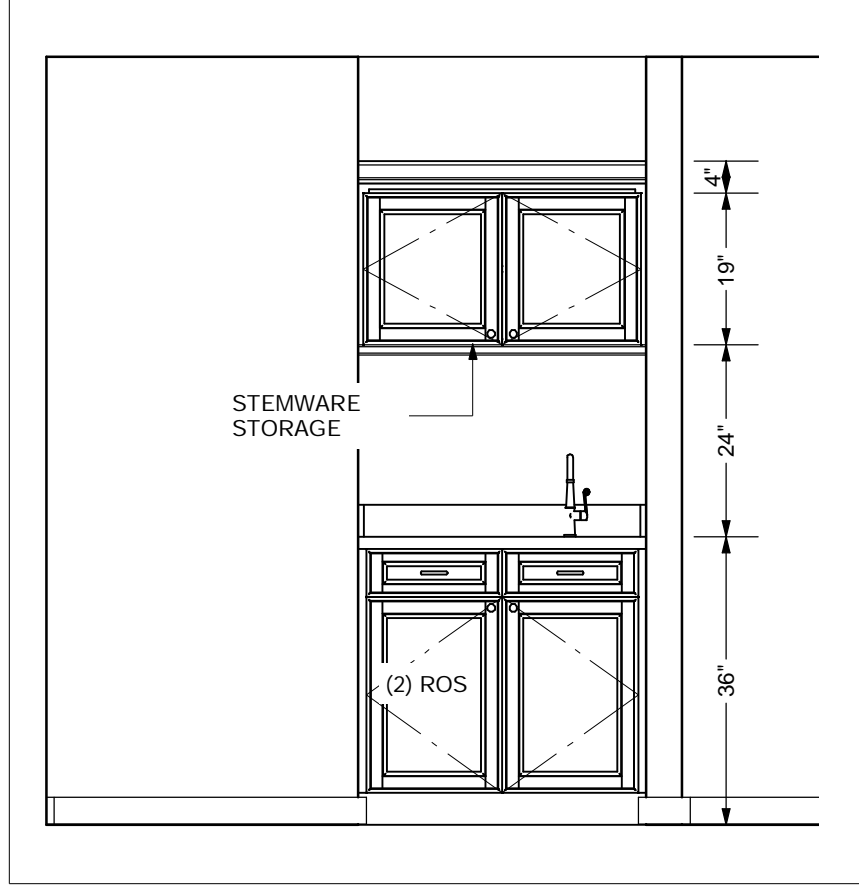

**PROPOSED KITCHEN**

MEEDER DESIGN AND REMODELING  
 104 N. YORK STREET  
 ELMHURST, IL 60126  
 (630) 835-1700

SCALE: 1/2"=1'0"

3

MEEDER DESIGN AND REMODELING  
104 N. YORK STREET  
ELMHURST, IL 60126  
(630) 835-1700

**PROPOSED KITCHEN**

SCALE: 1/2"=1'0"

5

MEEDER DESIGN AND REMODELING  
104 N. YORK STREET  
ELMHURST, IL 60126  
(630) 835-1700

**PROPOSED KITCHEN**

SCALE: 1/2" = 1'0"

6

MEEDER DESIGN AND REMODELING  
 104 N. YORK STREET  
 ELMHURST, IL 60126  
 (630) 835-1700

**PROPOSED KITCHEN**

SCALE: 1/2"=1'0"

7

MEEDER DESIGN AND REMODELING  
104 N. YORK STREET  
ELMHURST, IL 60126  
(630) 835-1700

**PROPOSED KITCHEN**

SCALE: 1/2"=1'0"

8

MEEDER DESIGN AND REMODELING  
104 N. YORK STREET  
ELMHURST, IL 60126  
(630) 835-1700