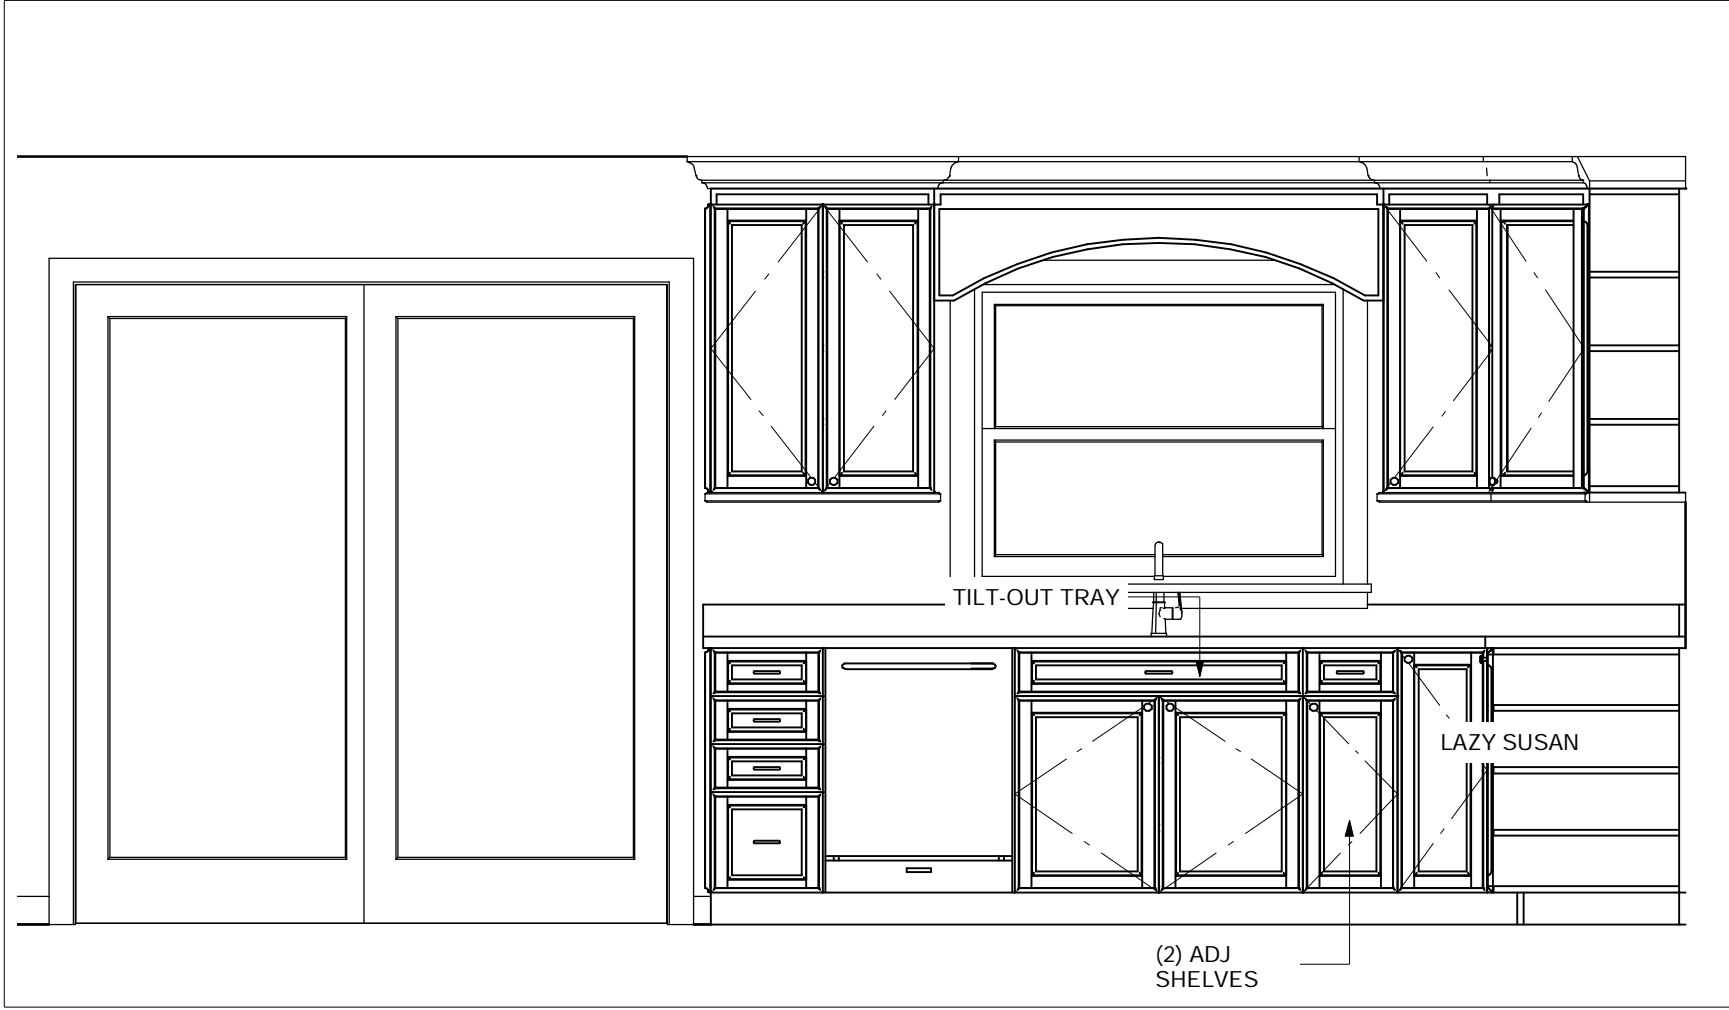

**PROPOSED KITCHEN**

MEEDER DESIGN AND REMODELING  
 104 N. YORK STREET  
 ELMHURST, IL 60126  
 (630) 835-1700

SCALE: 1/2"=1'0"

3

MEEDER DESIGN AND REMODELING  
104 N. YORK STREET  
ELMHURST, IL 60126  
(630) 835-1700

**PROPOSED KITCHEN**

SCALE: 1/2"=1'0"

5

MEEDER DESIGN AND REMODELING  
104 N. YORK STREET  
ELMHURST, IL 60126  
(630) 835-1700

**PROPOSED KITCHEN**

SCALE: 1/2" = 1'0"

6

MEEDER DESIGN AND REMODELING  
 104 N. YORK STREET  
 ELMHURST, IL 60126  
 (630) 835-1700

**PROPOSED KITCHEN**

SCALE: 1/2"=1'0"

7

MEEDER DESIGN AND REMODELING  
104 N. YORK STREET  
ELMHURST, IL 60126  
(630) 835-1700

**PROPOSED KITCHEN**

SCALE: 1/2"=1'0"

8

MEEDER DESIGN AND REMODELING  
104 N. YORK STREET  
ELMHURST, IL 60126  
(630) 835-1700