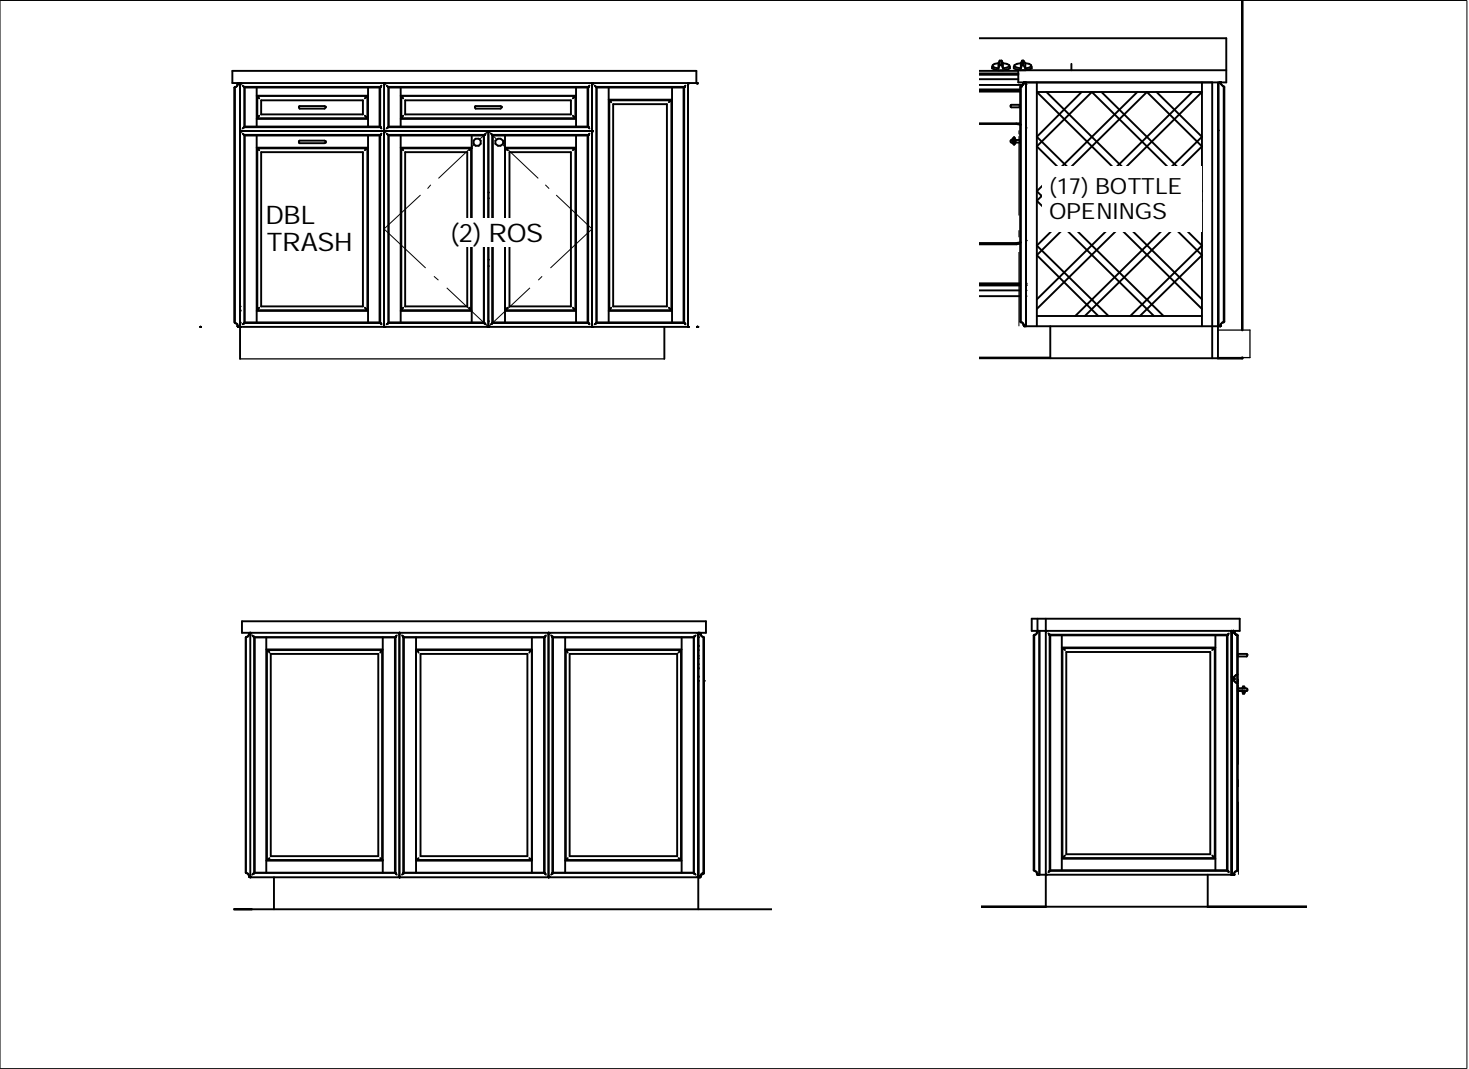

**PROPOSED KITCHEN**

MEEDER DESIGN AND REMODELING  
 104 N. YORK STREET  
 ELMHURST, IL 60126  
 (630) 835-1700

SCALE: 1/2"=1'0"

3

MEEDER DESIGN AND REMODELING  
104 N. YORK STREET  
ELMHURST, IL 60126  
(630) 835-1700

**PROPOSED KITCHEN**

SCALE: 1/2"=1'0"

5

MEEDER DESIGN AND REMODELING  
104 N. YORK STREET  
ELMHURST, IL 60126  
(630) 835-1700

**PROPOSED KITCHEN**

SCALE: 1/2" = 1'0"

6

MEEDER DESIGN AND REMODELING  
 104 N. YORK STREET  
 ELMHURST, IL 60126  
 (630) 835-1700

**PROPOSED KITCHEN**

SCALE: 1/2"=1'0"

7

MEEDER DESIGN AND REMODELING  
104 N. YORK STREET  
ELMHURST, IL 60126  
(630) 835-1700

**PROPOSED KITCHEN**

SCALE: 1/2"=1'0"

8

MEEDER DESIGN AND REMODELING  
104 N. YORK STREET  
ELMHURST, IL 60126  
(630) 835-1700