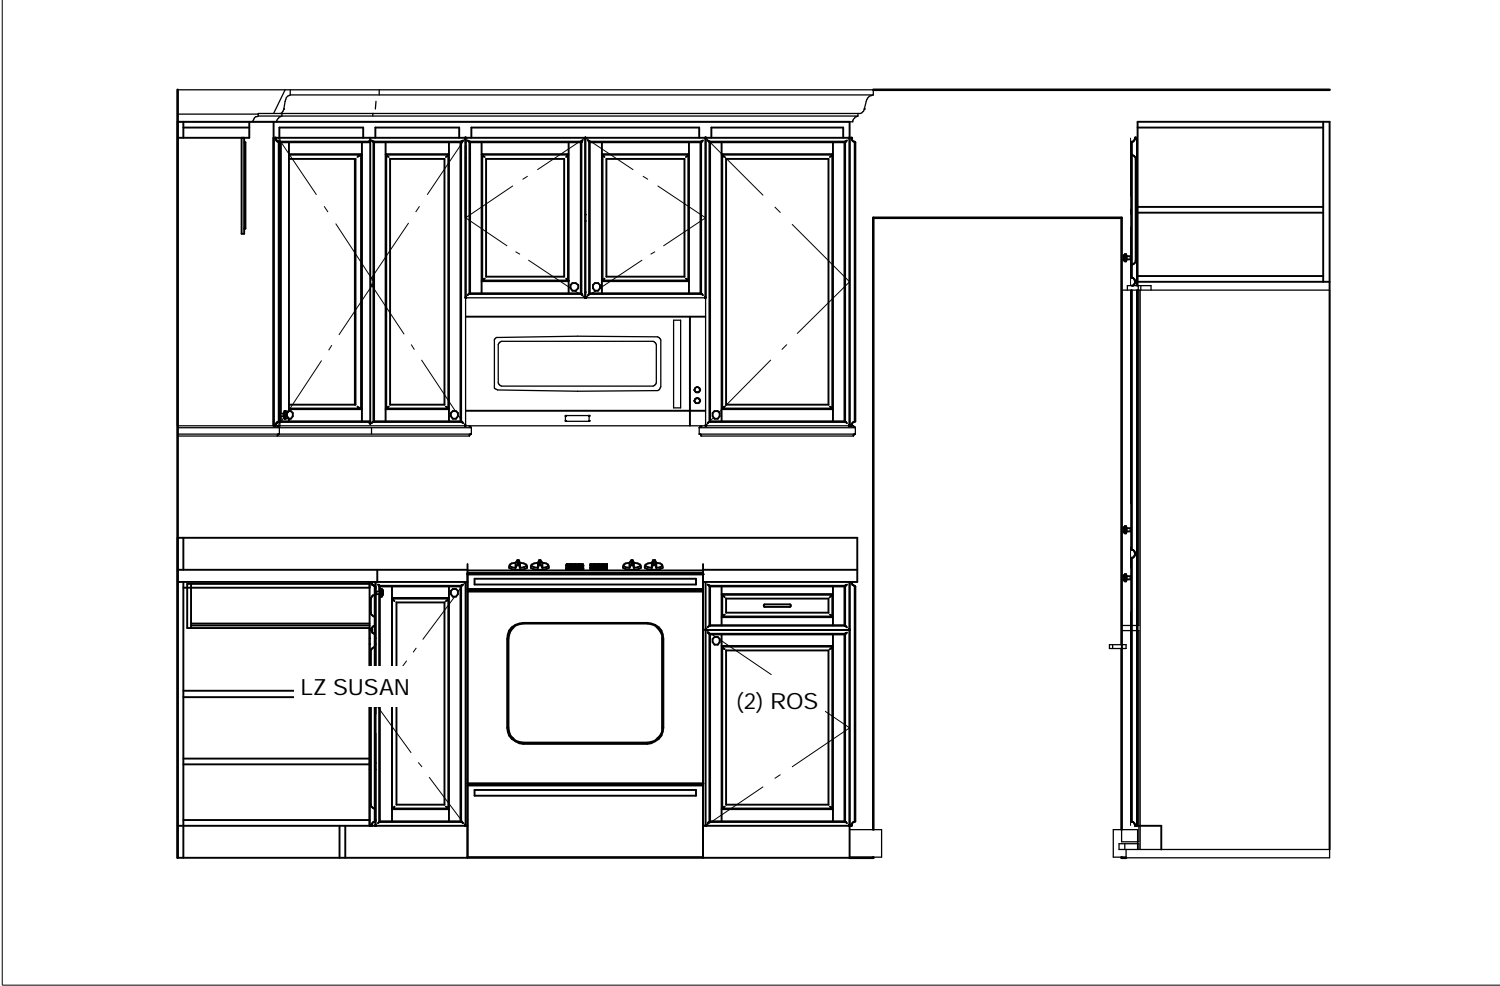

**PROPOSED KITCHEN**

MEEDER DESIGN AND REMODELING  
 104 N. YORK STREET  
 ELMHURST, IL 60126  
 (630) 835-1700

SCALE: 1/2"=1'0"

3

MEEDER DESIGN AND REMODELING  
104 N. YORK STREET  
ELMHURST, IL 60126  
(630) 835-1700

**PROPOSED KITCHEN**

SCALE: 1/2"=1'0"

5

MEEDER DESIGN AND REMODELING  
104 N. YORK STREET  
ELMHURST, IL 60126  
(630) 835-1700

**PROPOSED KITCHEN**

SCALE: 1/2" = 1'0"

6

MEEDER DESIGN AND REMODELING  
 104 N. YORK STREET  
 ELMHURST, IL 60126  
 (630) 835-1700

**PROPOSED KITCHEN**

SCALE: 1/2"=1'0"

7

MEEDER DESIGN AND REMODELING  
104 N. YORK STREET  
ELMHURST, IL 60126  
(630) 835-1700

**PROPOSED KITCHEN**

SCALE: 1/2"=1'0"

8

MEEDER DESIGN AND REMODELING  
104 N. YORK STREET  
ELMHURST, IL 60126  
(630) 835-1700

**PROPOSED KITCHEN**