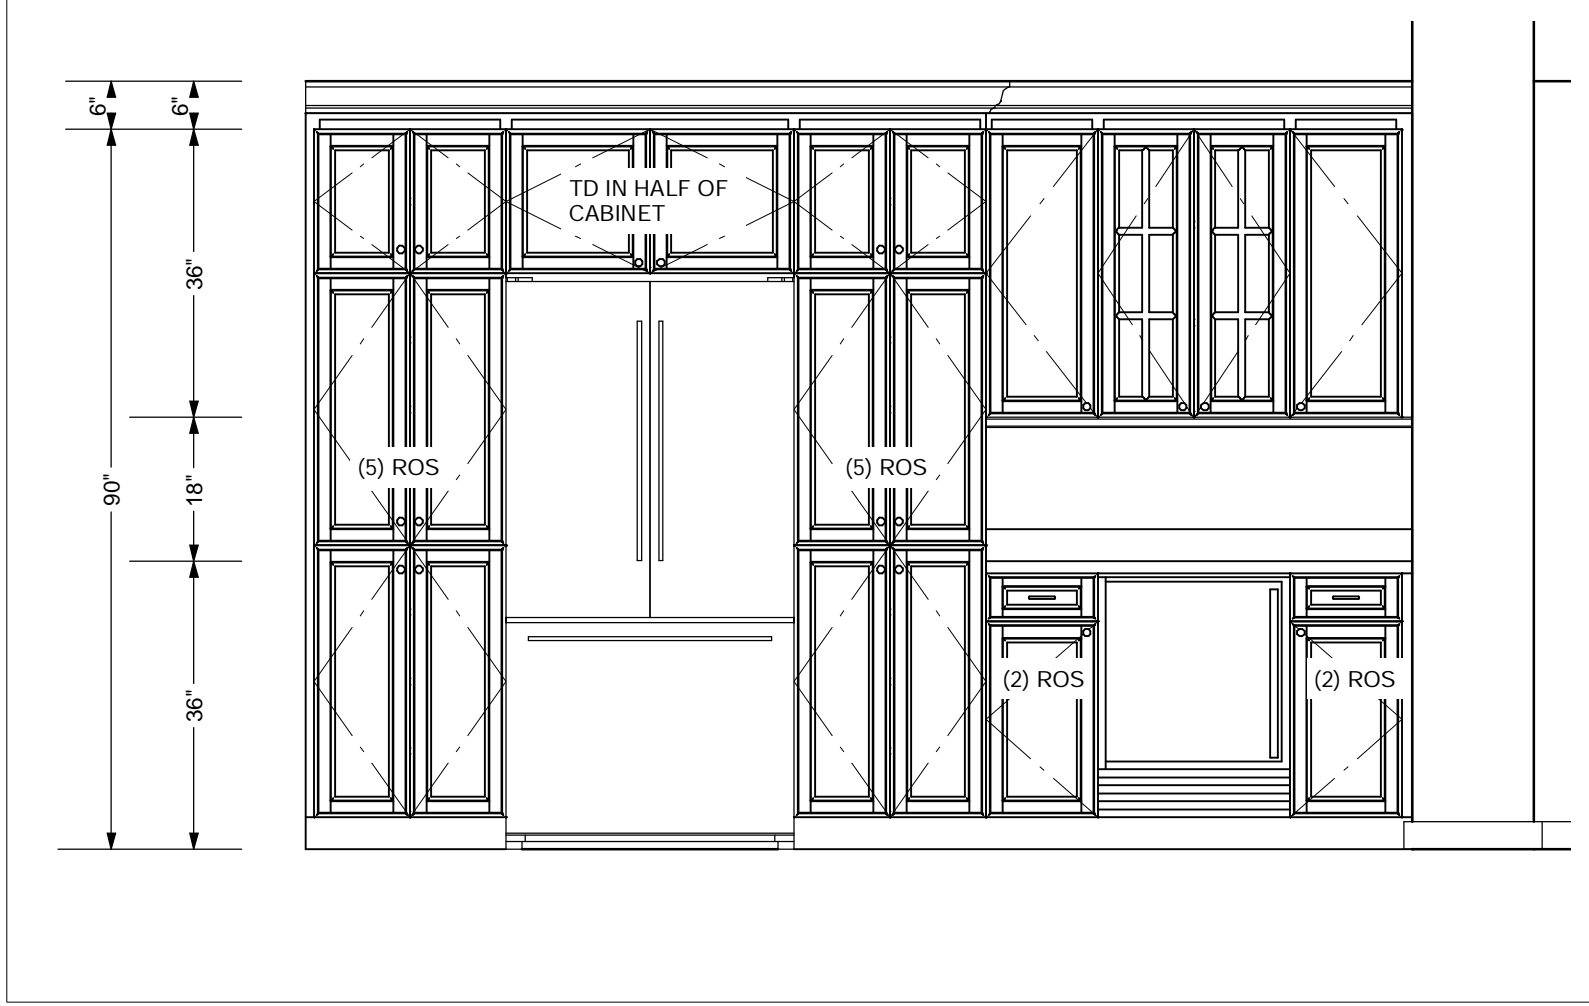

**PROPOSED KITCHEN**

MEEDER DESIGN AND REMODELING  
 104 N. YORK STREET  
 ELMHURST, IL 60126  
 (630) 835-1700

SCALE: 1/2"=1'0"

3

MEEDER DESIGN AND REMODELING  
104 N. YORK STREET  
ELMHURST, IL 60126  
(630) 835-1700

**PROPOSED KITCHEN**

SCALE: 1/2"=1'0"

5

MEEDER DESIGN AND REMODELING  
104 N. YORK STREET  
ELMHURST, IL 60126  
(630) 835-1700

**PROPOSED KITCHEN**

SCALE: 1/2" = 1'0"

6

MEEDER DESIGN AND REMODELING  
 104 N. YORK STREET  
 ELMHURST, IL 60126  
 (630) 835-1700

**PROPOSED KITCHEN**

SCALE: 1/2"=1'0"

7

MEEDER DESIGN AND REMODELING  
104 N. YORK STREET  
ELMHURST, IL 60126  
(630) 835-1700

**PROPOSED KITCHEN**

SCALE: 1/2"=1'0"

8

MEEDER DESIGN AND REMODELING  
104 N. YORK STREET  
ELMHURST, IL 60126  
(630) 835-1700