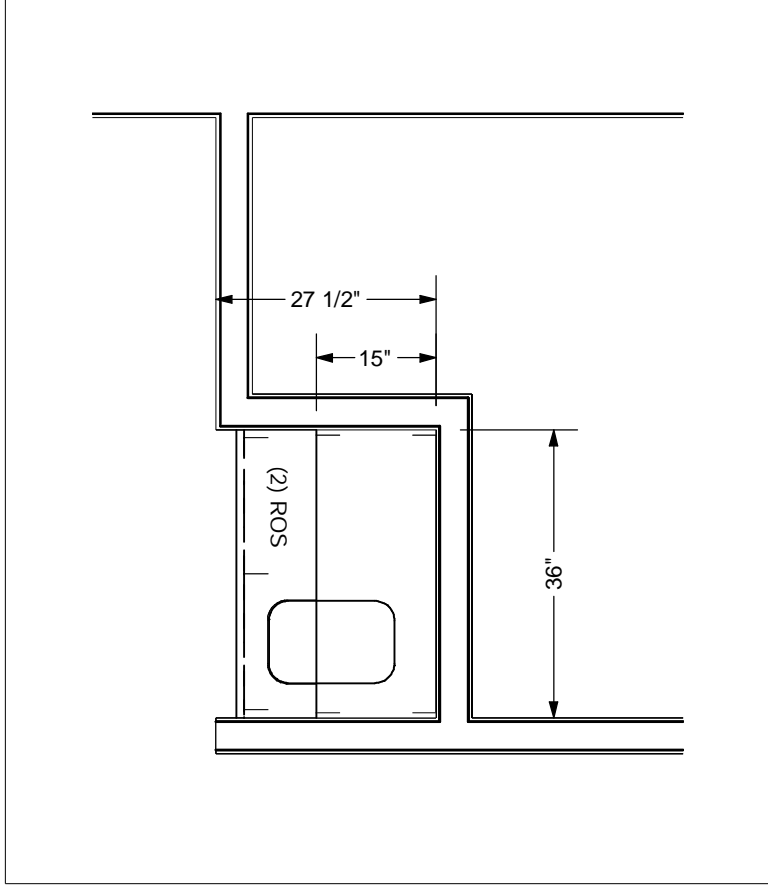

**PROPOSED KITCHEN**

MEEDER DESIGN AND REMODELING  
 104 N. YORK STREET  
 ELMHURST, IL 60126  
 (630) 835-1700

SCALE: 1/2"=1'0"

3

MEEDER DESIGN AND REMODELING  
104 N. YORK STREET  
ELMHURST, IL 60126  
(630) 835-1700

**PROPOSED KITCHEN**

SCALE: 1/2"=1'0"

5

MEEDER DESIGN AND REMODELING  
104 N. YORK STREET  
ELMHURST, IL 60126  
(630) 835-1700

**PROPOSED KITCHEN**

SCALE: 1/2" = 1'0"

6

MEEDER DESIGN AND REMODELING  
 104 N. YORK STREET  
 ELMHURST, IL 60126  
 (630) 835-1700

**PROPOSED KITCHEN**

SCALE: 1/2"=1'0"

7

MEEDER DESIGN AND REMODELING  
104 N. YORK STREET  
ELMHURST, IL 60126  
(630) 835-1700

**PROPOSED KITCHEN**

SCALE: 1/2"=1'0"

8

MEEDER DESIGN AND REMODELING  
104 N. YORK STREET  
ELMHURST, IL 60126  
(630) 835-1700