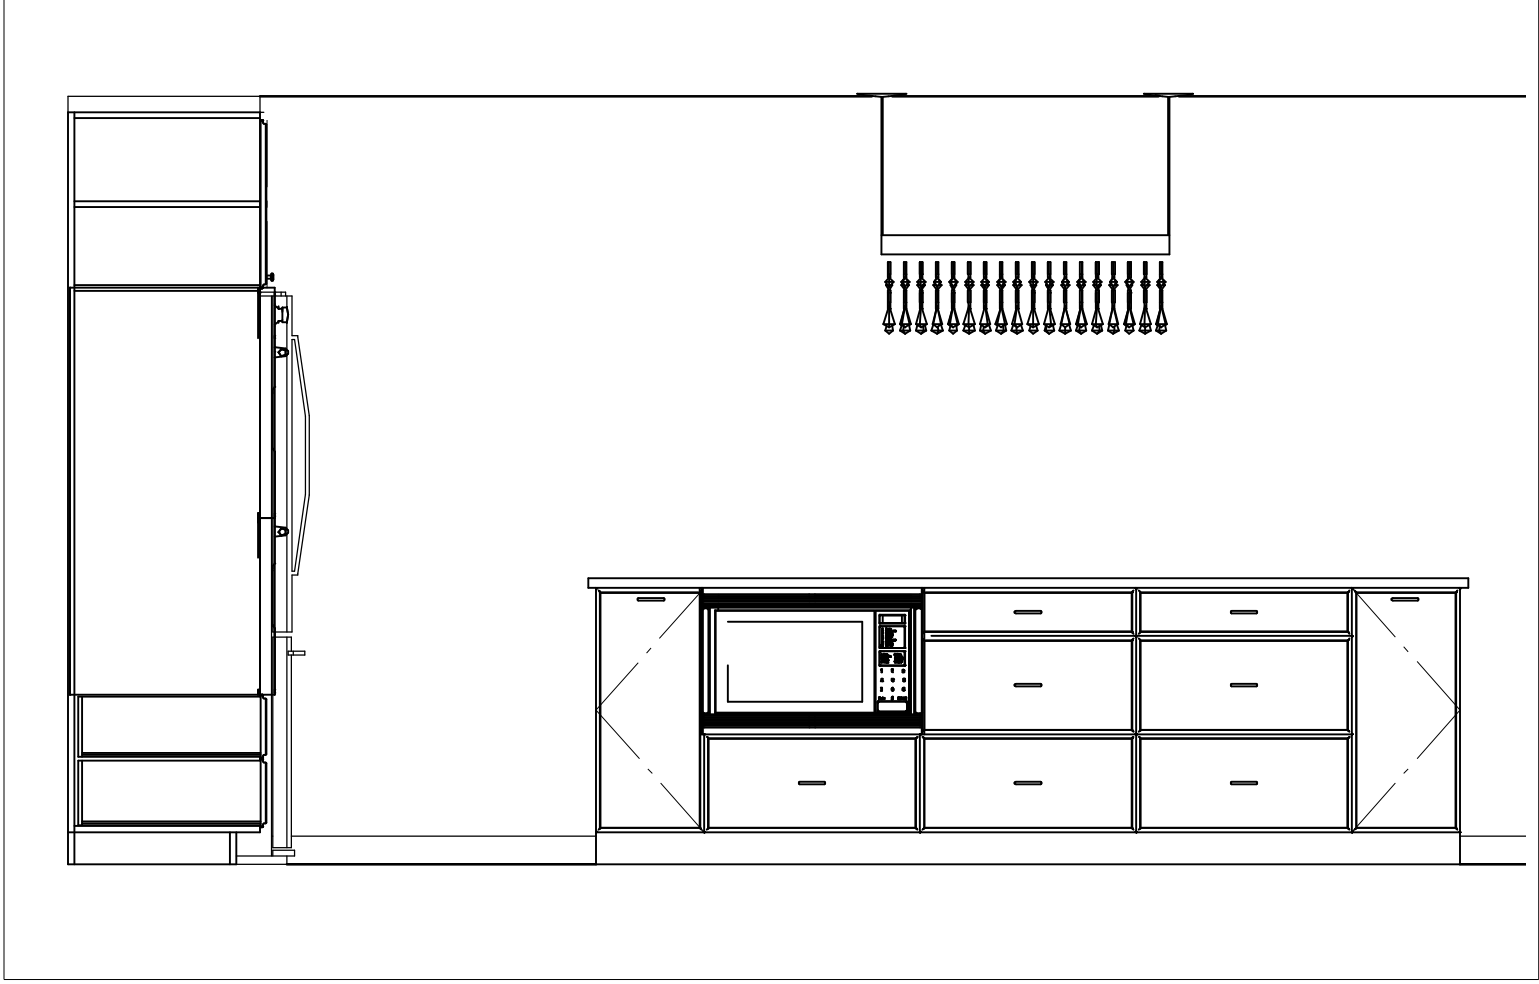

**PROPOSED KITCHEN**

MEEDER DESIGN AND REMODELING  
 104 N. YORK STREET  
 ELMHURST, IL 60126  
 (630) 835-1700

SCALE: 1/2"=1'0"

2

MEEDER DESIGN AND REMODELING  
104 N. YORK STREET  
ELMHURST, IL 60126  
(630) 835-1700

**PROPOSED KITCHEN**

SCALE: 1/2"=1'0"

3

MEEDER DESIGN AND REMODELING  
104 N. YORK STREET  
ELMHURST, IL 60126  
(630) 835-1700

PROPOSED KITCHEN

SCALE: 1/2" = 1'0"

4

MEEDER DESIGN AND REMODELING  
104 N. YORK STREET  
ELMHURST, IL 60126  
(630) 835-1700

**PROPOSED KITCHEN**

**PROPOSED KITCHEN**

MEEDER DESIGN AND REMODELING  
104 N. YORK STREET  
ELMHURST, IL 60126  
(630) 835-1700

**5**

SCALE: 1/2"=1'0"

SCALE: 1/2"=1'0"

6

MEEDER DESIGN AND REMODELING  
104 N. YORK STREET  
ELMHURST, IL 60126  
(630) 835-1700

**PROPOSED KITCHEN**