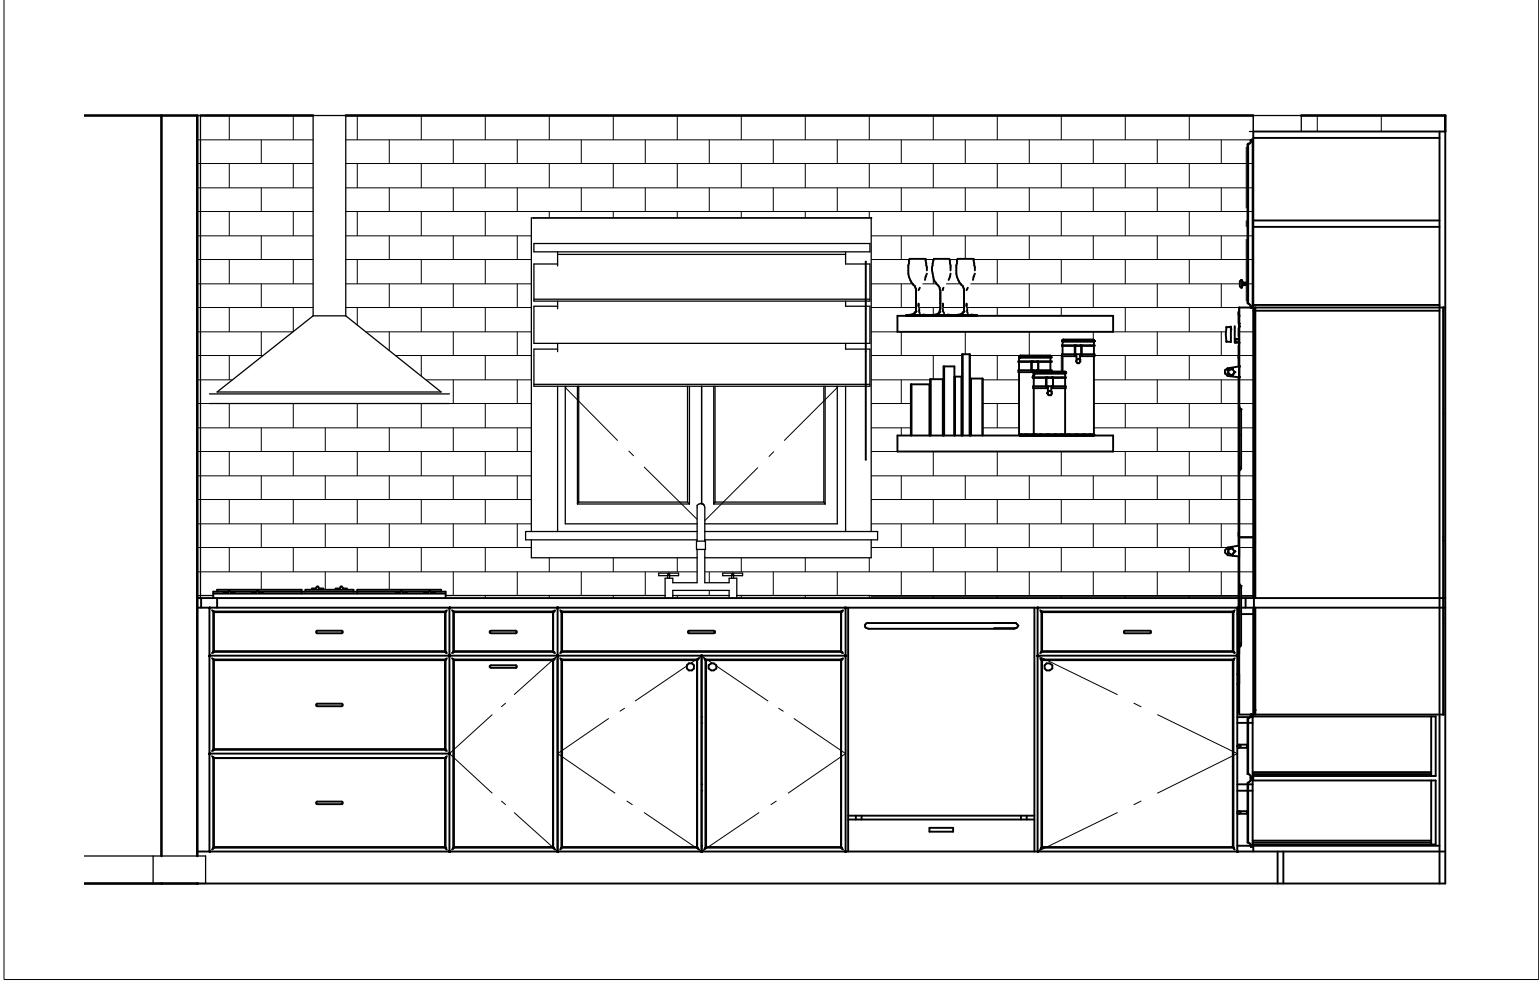

**PROPOSED KITCHEN**

MEEDER DESIGN AND REMODELING  
 104 N. YORK STREET  
 ELMHURST, IL 60126  
 (630) 835-1700

SCALE: 1/2"=1'0"

2

MEEDER DESIGN AND REMODELING  
104 N. YORK STREET  
ELMHURST, IL 60126  
(630) 835-1700

**PROPOSED KITCHEN**

SCALE: 1/2"=1'0"

3

MEEDER DESIGN AND REMODELING  
104 N. YORK STREET  
ELMHURST, IL 60126  
(630) 835-1700

PROPOSED KITCHEN

SCALE: 1/2" = 1'0"

4

MEEDER DESIGN AND REMODELING  
104 N. YORK STREET  
ELMHURST, IL 60126  
(630) 835-1700

**PROPOSED KITCHEN**

**PROPOSED KITCHEN**

MEEDER DESIGN AND REMODELING  
104 N. YORK STREET  
ELMHURST, IL 60126  
(630) 835-1700

**5**

SCALE: 1/2"=1'0"

SCALE: 1/2"=1'0"

6

MEEDER DESIGN AND REMODELING  
104 N. YORK STREET  
ELMHURST, IL 60126  
(630) 835-1700

**PROPOSED KITCHEN**